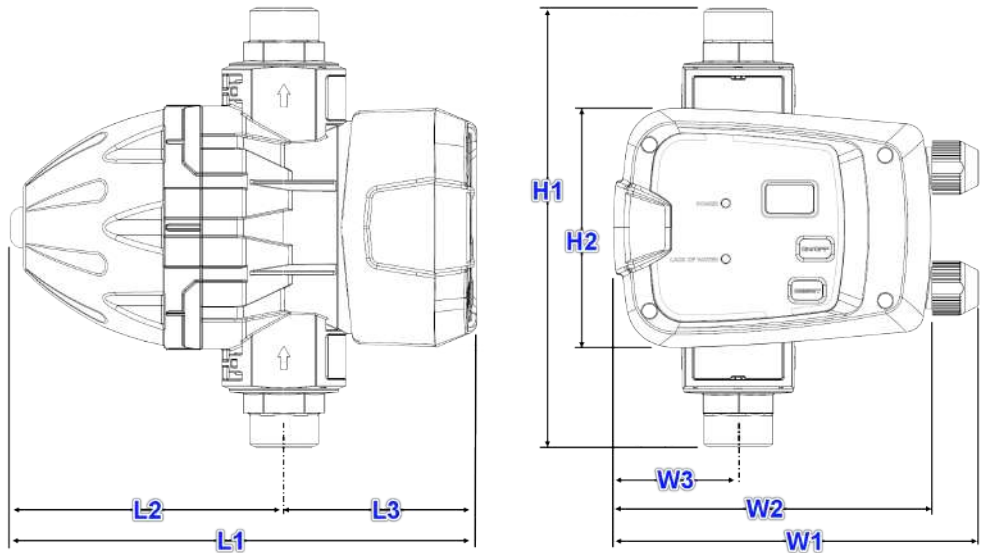

TECHNICAL DATA

INPUT VOLTAGE	220 - 240 AC 1 Phase
MAX. WORKING TEMP	35 deg C
MAX TEMP	60 deg C
MAX RATED PRESSURE	10 bar
MAX RATED FLOW	>150 l/m @ 0.8 bar loss
INLET/OUTLET	1" BSPM / 1" BSPM
NET WEIGHT	1.6kg

MAXIMUM CURRENT	10 Amps
NOMINAL PUMP POWER	1.5kW
INGRESS PROTECTION	IP65
AUTOMATIC	Yes, with dry run protection
DEFAULT START PRESSURE	2.2 bar - adjustable
POWER CORD	1.5m H05
DIMENSIONS	212H x 175W x 225L

CURVE

DIMENSIONS

DIMENSIONS	
H1	212mm
H2	115mm
W1	175mm
W2	152mm
W3	57mm
L1	225mm
L2	132mm
L3	93mm

WARRANTY / CERTIFICATIONS