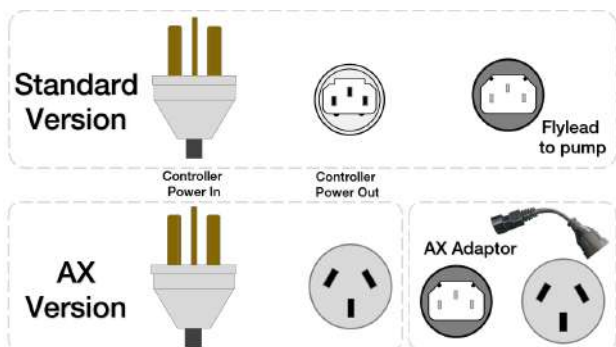

PRODUCT DETAILS

BIANCO NXT Core is a single pump, digital, electronic pump pressure controller.

The pump starts as pressure falls to a user adjustable level. The pump will stop when flow falls to less than 1 l/min.

NXT Core has a digital display to provide information about the running state incorporates. It has inbuilt 'dry-run' protection and an automatic restart sequence. Extremely simple to use with push button operation.

APPLICATIONS

- Control of domestic pressure pumps up to 1.5kW
- Suitable for clean, non-volatile liquids without fibres or solids
- Potable water
- Rainwater reuse

FEATURES

- Default 2.2 bar cut in (user adjustable)
- Digital pressure gauge for real time indication of system pressure
- Swivel Unions
- Anti-cycle protection
- Dry run protection with auto restart function
- No reactive metal parts in contact with the water

MAXIMUM CURRENT	10 Amps
NOMINAL PUMP POWER	1.5kW
INGRESS PROTECTION	IP65
AUTOMATIC	Yes, with dry run protection
DEFAULT START PRESSURE	2.2 bar - adjustable
POWER CORD	1.5m H05
DIMENSIONS	212H x 175W x 225L