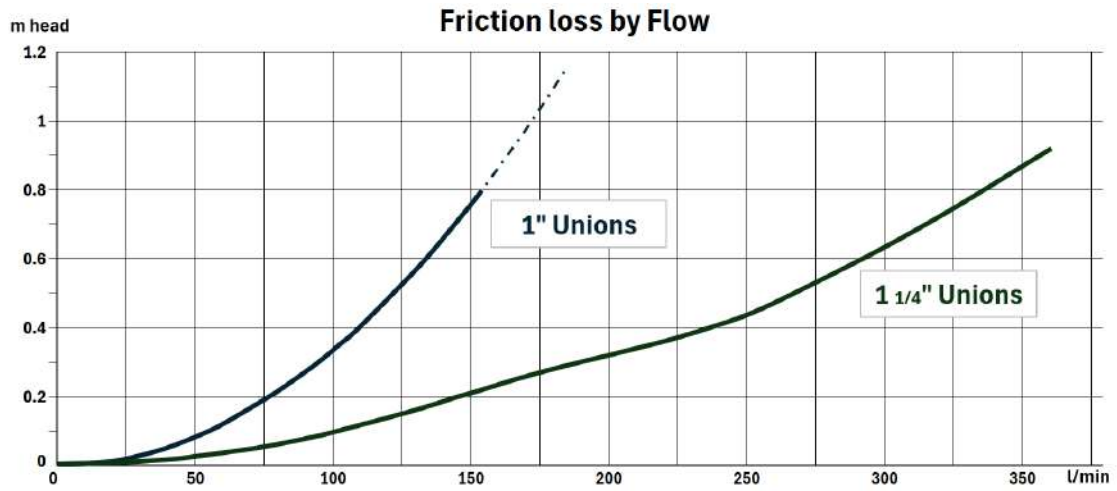

APPLICATIONS

- Control of domestic pressure pumps up to 1.5kW
- Suitable for clean, non-volatile liquids without fibres or solids
- Potable water
- Rainwater reuse

FEATURES

- Default 2.2 bar cut in (user adjustable)
- Digital pressure gauge for real time indication of system pressure
- Swivel Unions
- Anti-cycle protection
- Dry run protection with auto restart function
- No reactive metal parts in contact with the water

CURVE

DIMENSIONS

DIMENSIONS	
H1	212mm
H2	115mm
W1	175mm
W2	152mm
W3	57mm
L1	225mm
L2	132mm
L3	93mm

WARRANTY / CERTIFICATIONS